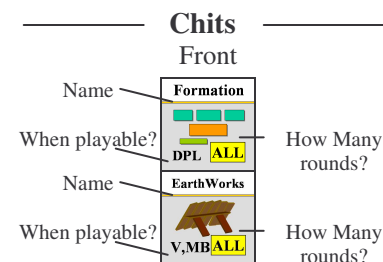

Light Cavalry symbol

Stradiots symbol

Legend:

F = Firearms
Q = Quality
R = Reliability Class

Y = Yes

R = Reliable
N = Normal
S = Sensitive
V = Very Sensitive
* = Variable

Legend:

V = Vanguard
MB = Main Body
R = Rearguard
DPL = At Deployment of Capitani

All = All rounds
1,2 = # of rounds
(see "Major battle" rules)